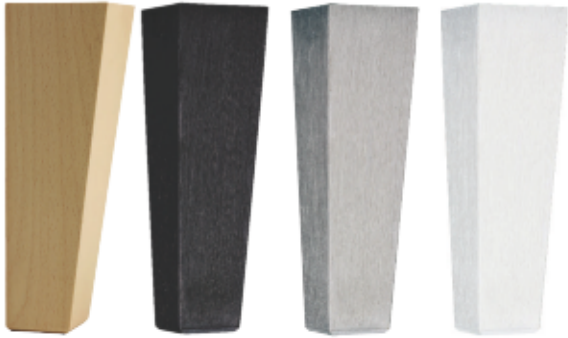

DIVAN BASE LEGS

COLLECTION

Tapered leg

Available in natural wood, or black, grey and white finishes.
Height: 17cm

Curved leg

Available in natural wood, or black, grey and white finishes.
Height: 17cm

Turned capped leg

Available in natural wood, or black, grey and white finishes.
Height: 17cm

Rose gold leg

Available in rose gold finish.
Height: 14.5cm

Aluminium leg

Available in aluminium.
Height: 15.5cm

Estelle leg

Available in black and white finishes with a gold collar.
Height: 17cm or 12cm

Please note: Turned Capped legs & Estelle legs attract a surcharge of £100 per bed

HYPNOS
THE MOST COMFORTABLE BEDS IN THE WORLD