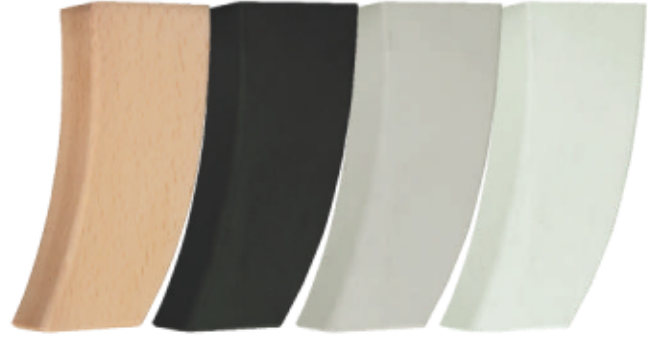

DIVAN BASE LEGS

COLLECTION

Tapered leg

Available in natural wood, or black, grey and white finishes.
Height: 17cm

Curved leg

Available in natural wood, or black, grey and white finishes.
Height: 17cm

Turned capped leg

Available in natural wood, or black, grey and white finishes.
Height: 17cm

Rose gold leg

Available in rose gold finish.
Height: 14.5cm

Aluminium leg

Available in aluminium.
Height: 15.5cm

Estelle leg

Available in black and white finishes with a gold collar.
Height: 17cm or 12cm

Please note: Turned Capped legs & Estelle legs attract a surcharge of £100 per bed

HYPNOS
THE MOST COMFORTABLE BEDS IN THE WORLD