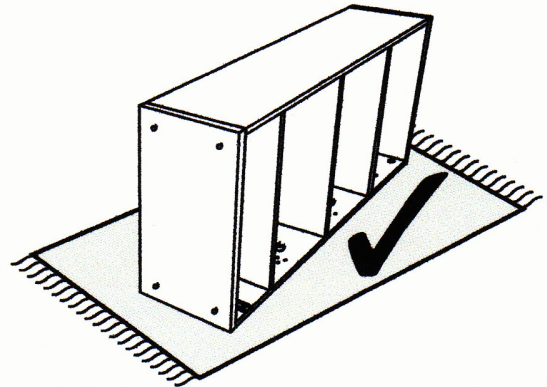

Julian Bowen Limited

Chatsworth Bed - 135cm

Assembly Instructions

Julian Bowen Limited
(01623 727374)

HARDWARE

4x

4x

8x

4x

4x

8x

8x

8x

1x

1x

PARTS